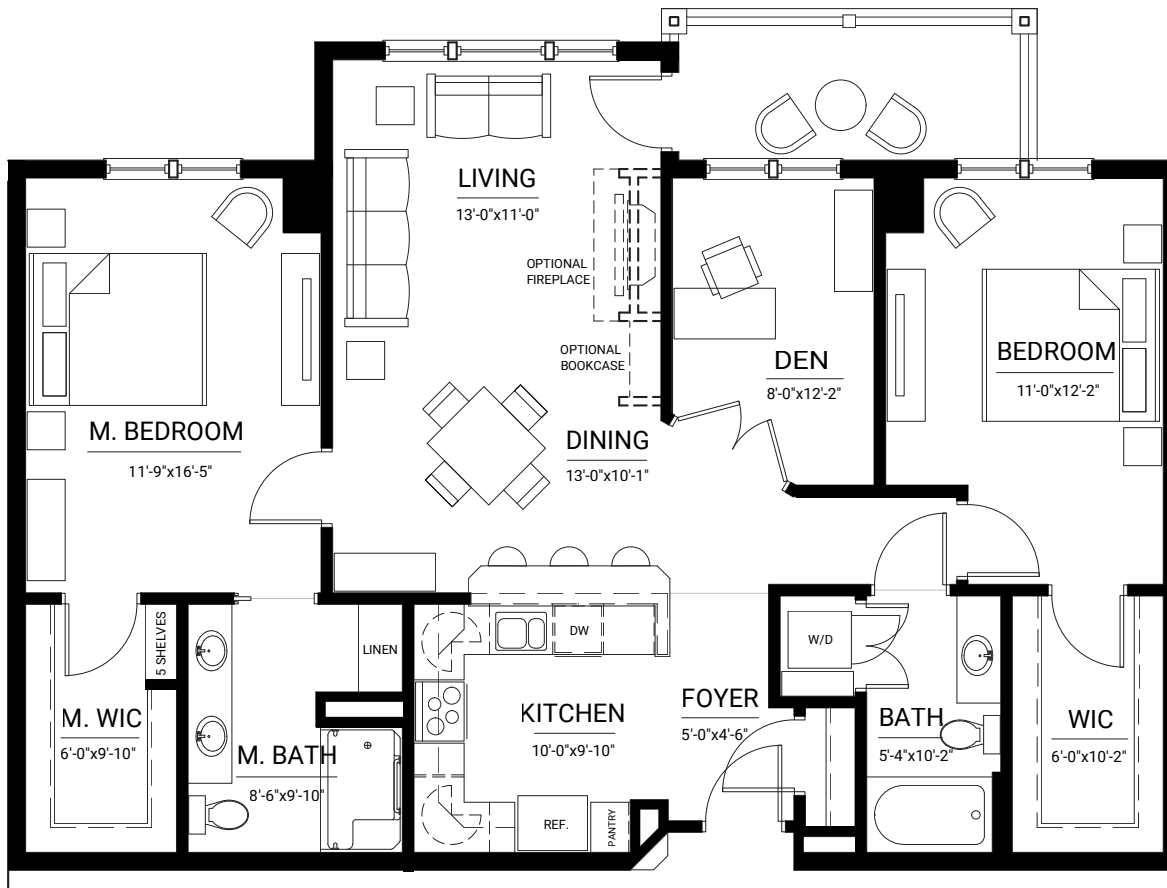

StoneBriar

at Burcham Hills®

Lapis

Two Bedroom with Den • 1,291 Square Feet

* Room sizes are approximate and subject to change.

Scale: 1/4" = 1'-0"

2700 Burcham Drive • East Lansing, MI 48823 • (517) 827-1062 • Fax: (517) 351-9938