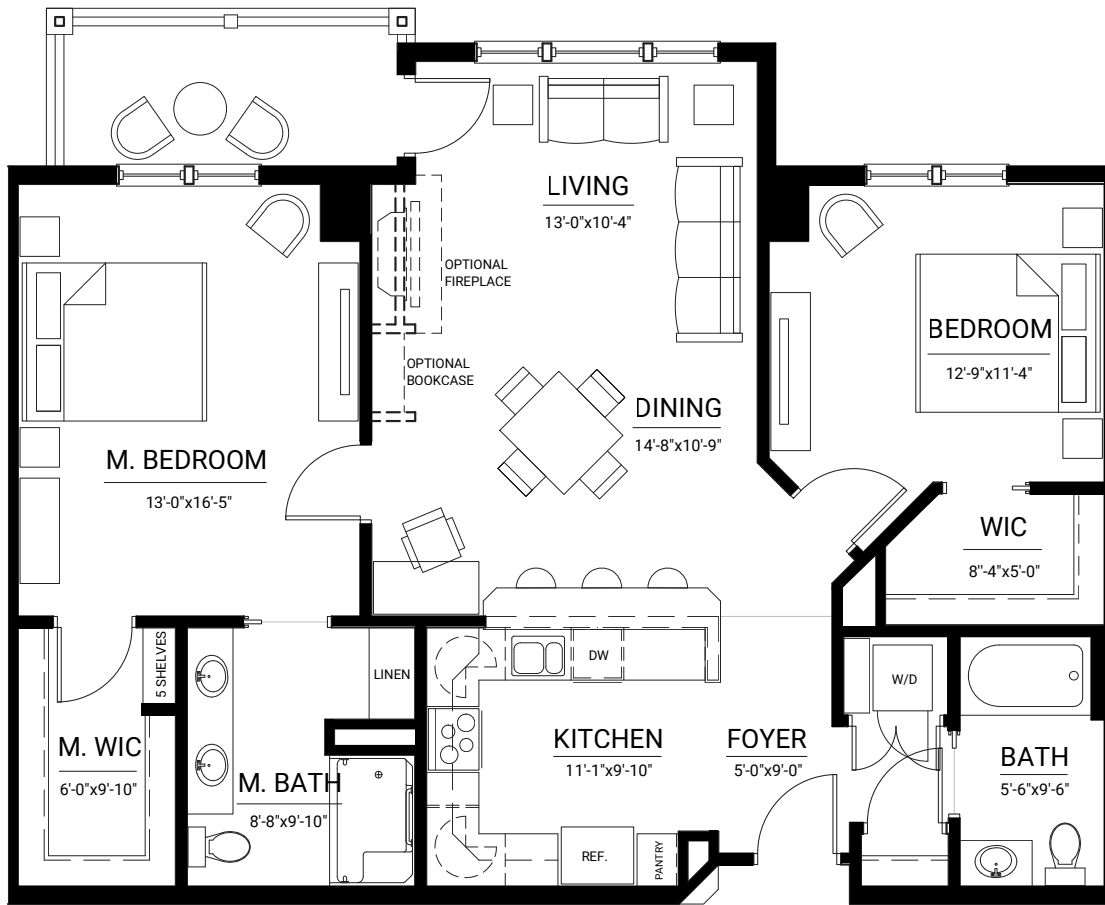

StoneBriar

at Burcham Hills®

Jasper

Two Bedroom Traditional • 1,200 Square Feet

Scale: 1/4" = 1'-0"

* Room sizes are approximate and subject to change.

2700 Burcham Drive • East Lansing, MI 48823 • (517) 827-1062 • Fax: (517) 351-9938