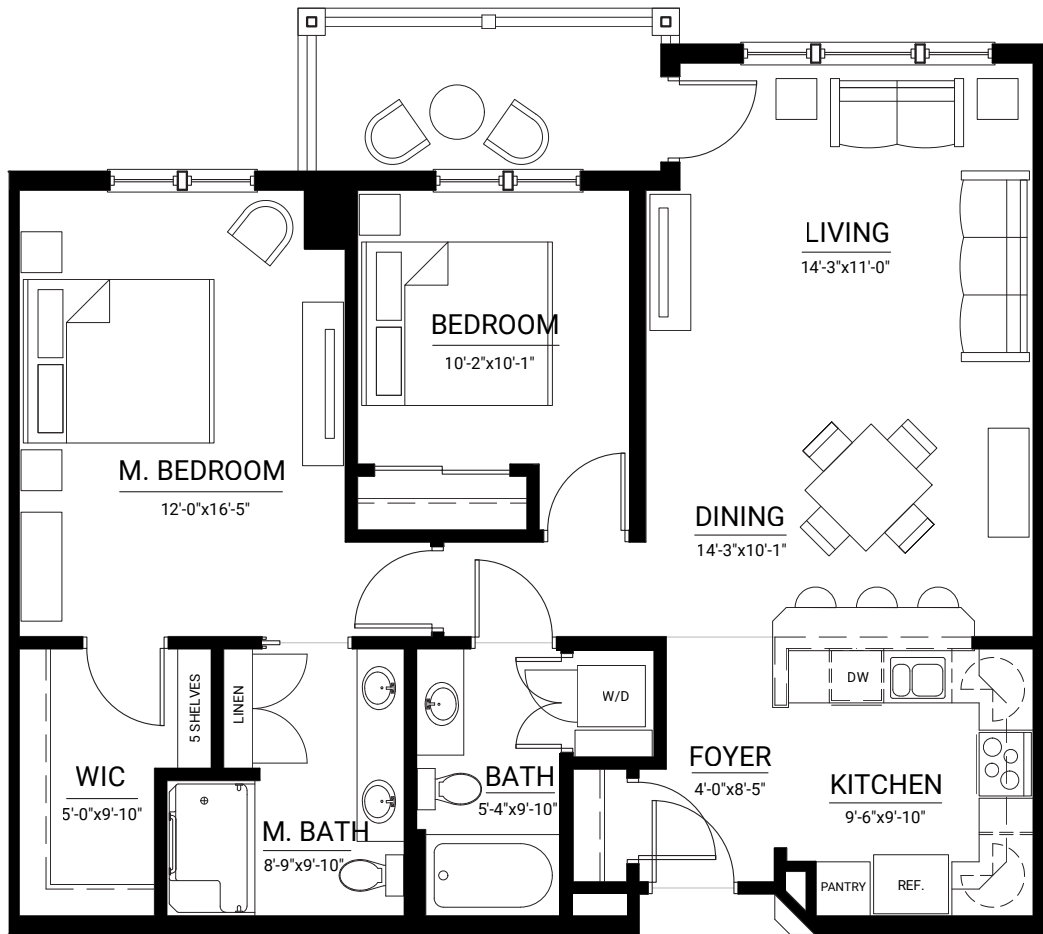

StoneBriar

at Burcham Hills®

Copper

Two Bedroom Deluxe • 1,091 Square Feet

Scale: 1/4" = 1'-0"

* Room sizes are approximate and subject to change.

2700 Burcham Drive • East Lansing, MI 48823 • (517) 827-1062 • Fax: (517) 351-9938