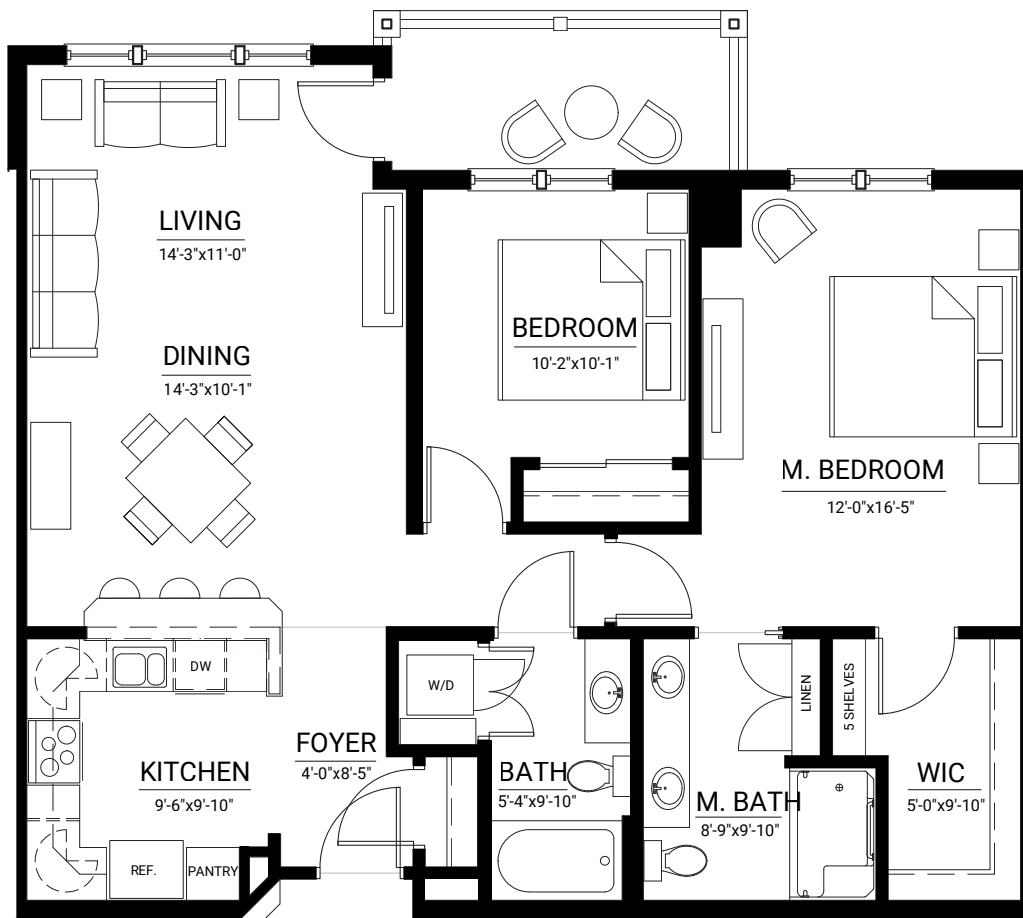

StoneBriar

at Burcham Hills®

Greenstone

Two Bedroom Deluxe • 1,091 Square Feet

Scale: 1/4" = 1'-0"

* Room sizes are approximate and subject to change.

2700 Burcham Drive • East Lansing, MI 48823 • (517) 827-1062 • Fax: (517) 351-9938