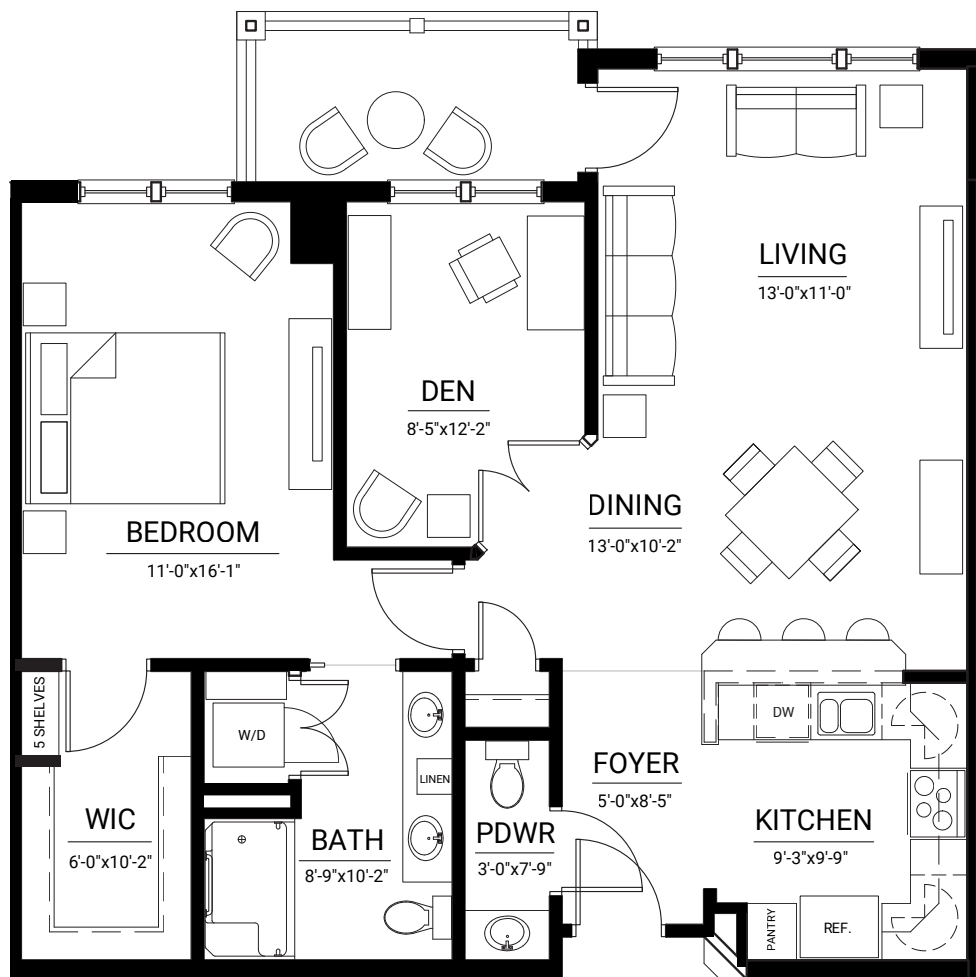

## Agate

One Bedroom with Den • 982 Square Feet

Scale: 1/4" = 1'-0"

\* Room sizes are approximate and subject to change.

2700 Burcham Drive • East Lansing, MI 48823 • (517) 827-1062 • Fax: (517) 351-9938

[StoneBriaratBurchamHills.com](http://StoneBriaratBurchamHills.com)