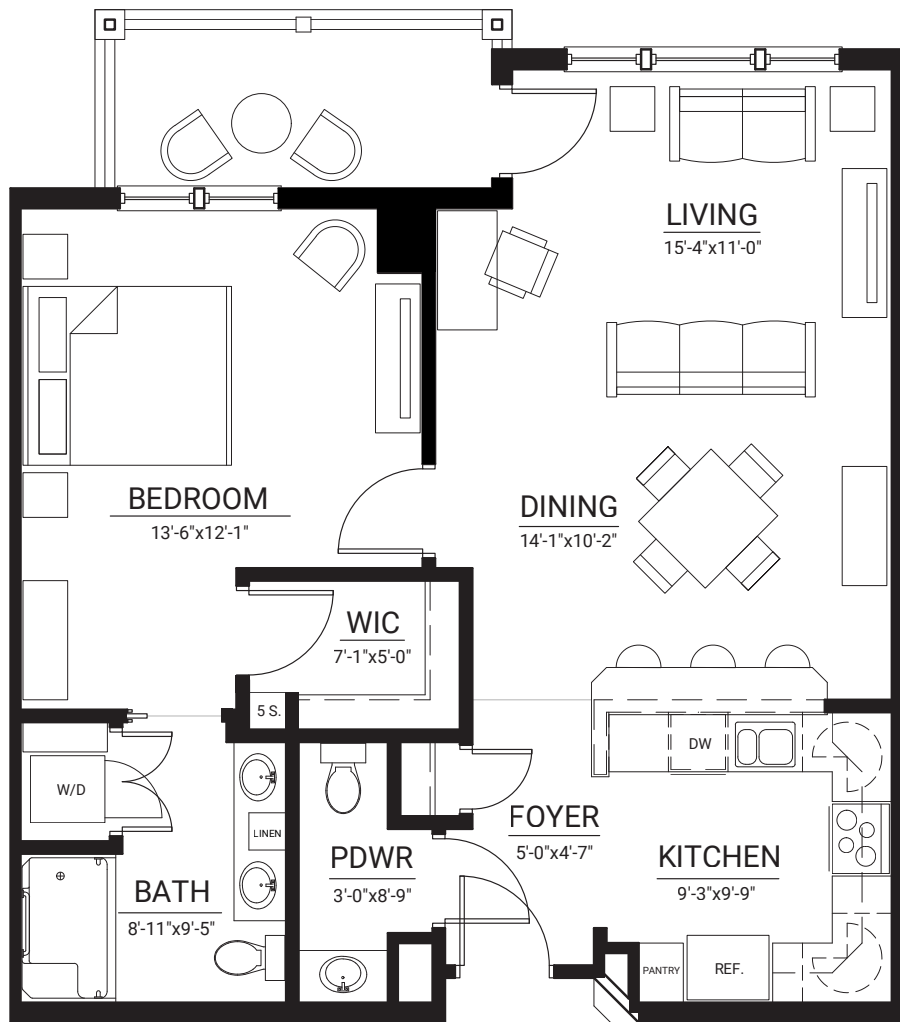

StoneBriar

at Burcham Hills®

Petoskey

One Bedroom Deluxe • 871 Square Feet

Scale: 1/4" = 1'-0"

* Room sizes are approximate and subject to change.

2700 Burcham Drive • East Lansing, MI 48823 • (517) 827-1062 • Fax: (517) 351-9938